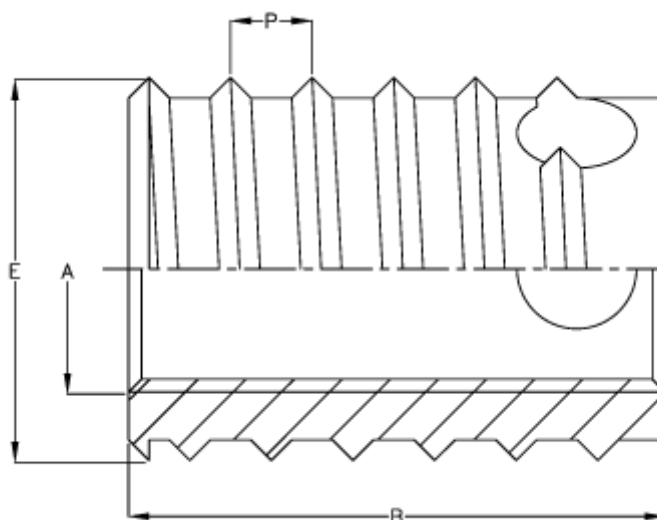

Article number: 12307000140500
Description: KLEE-coil 307 000 140.500
M14 Stainless 1.4305

Measures

| | |
|---------------------------|------------------|
| Female thread A | = M14 |
| Length B | = 14 |
| Male thread E | = 18.0 |
| Min hole depth blind hole | = 17 |
| Thread pitch P | = 2.00 |
| Type | = 307 000 140... |